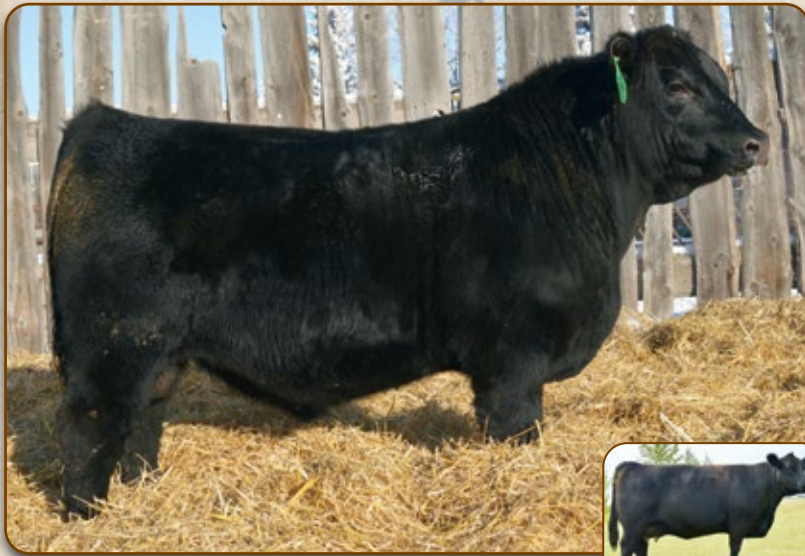

Dam of Lot 30

LOT 30

KUEBER RAINDANCE 67G

2095106 BIB 67G January 28 2019

COLEMAN CHARLO 0256
S A V REIGN 6845
S A V BLACKCAP MAY 4136

O C C PAXTON 730P
BOHI ABIGALE 6014
S A V 8180 TRAVELER 004
S A V MAY 2397
HF KODIAK 5R
HF ECHO 84R
JUST-ROCK 1118 QUINLAN 617P
SMC ROSEMARIE 11N

HF TIGER 5T
KUEBER WHISKEY GIRL 592A
JUSTAMERE 617P ROSEMARRIE 592U

EPD's	BW: 2	WW: 59	YW: 104	Milk: 28	TM: 58
Weights	BW: 86 lbs	WW: 724 lbs	ADJ 205: 706 lbs	Dec 27: 998 lbs	

AI calf off of the Genex phenomenon SAV Reign- a historic result of combining Charlo and Blackcap May 4136. 67G is a moderate, stout made, athletic, short muzzled bull who resembles his Charlo lineage. His dam, 592A is an absolute tank of a cow beautiful in her udder design and is becoming known as a highly heritable producer. This is a really balanced calf with an upright head and neck that ties nicely into his shoulder. Recommended for large framed heifers.